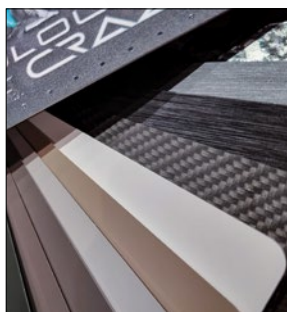

Discover the depth and unique finish of our matte series, featuring a special top layer. From now on, all colours are in one hand! The fan includes not only glossy and matte colours but also printables, carbon, and metal effect series.

STURDY DESIGN

The front and back are made of hard plastic, preventing bending and curling of the corners.

IMPRESSIVE COLOUR RANGE

All wrap colours combined. Matte and gloss finishes are not separated but arranged in a smooth colour gradient within the fan deck.

COLOUR CRAZE Swatchbook

OS-SWA25

A beautifully smooth colour transition between the different shades, enhancing each colour sample.

The QR code on the back directs customers straight to the online photo gallery of wrapped vehicles.

Special finishes, such as carbon, are also included in the Colour Craze fan deck.

The special fan on the back provides extra cooling - because we only offer colours that are truly hot!